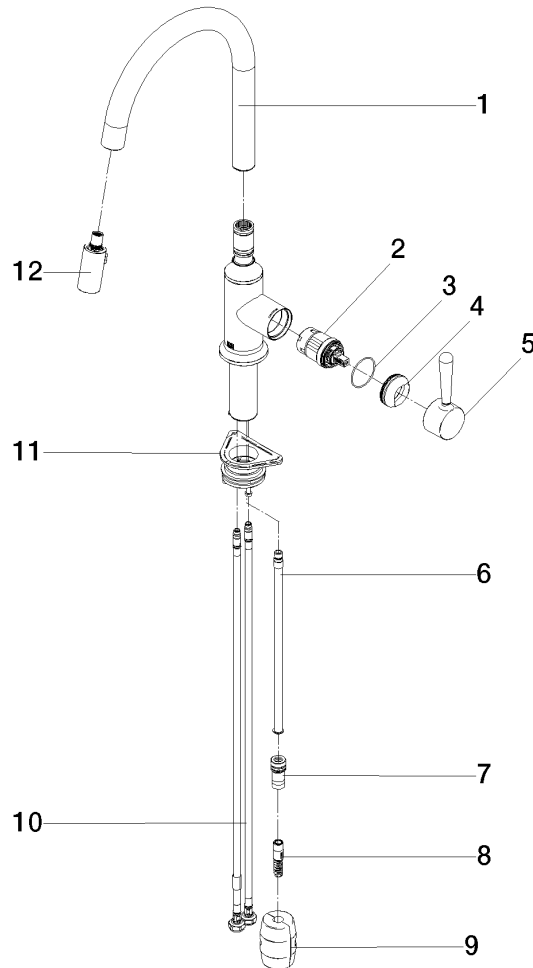

33 870 809

- 240mm projection
- pivotable spout 360°
- Optional swivel limiter available with swivel limiter set 12 823 970 90
- laminar and spray flow
- height of mixer 416 mm
- height up to laminar flow regulator 228 mm
- hole diameter 35 mm
- 2 x pressure hose with 3/8" cap nut
- 1800 mm metal shower hose
- sprayface with anti-scaling system
- max. flow 5.7 l/min at 3 bar flow pressure
- lead-free
- This product can help a building meet the requirements of Green Building Rating Systems, e.g. LEED®, BREEAM®, DGNB

Recommended miscellaneous

Swivel limitation set -

12 823 970 90

Recommended miscellaneous

VAIA Dispenser with rosette -
Chrome

82 434 809-00

Recommended miscellaneous

VAIA AIR SWITCH Control button - 10 713 809-00
Chrome

33 870 809

Flow rate chart

Codes & Standards

California Energy
Commission
(CEC)

33 870 809

Spare parts list

No.	Item Number	Name	Quantity used	Delivery time
1	90 28 22 397 00-00	spout	1	10
2	90 15 05 064 05 90	cartridge	1	2
3	09 14 10 190 90	seal	1	2
4	09 28 30 030-00	cover	1	10
5	90 20 80 052 00-00	handle	1	10
6	04 28 20 067 00 90	pipe	1	2
7	90 24 03 253 01 90	adaptor	1	2
8	04 30 02 120 00-00	hose	1	10
9	04 21 50 010 00 90	accessories	1	2
10	04 30 04 103 00 90	hose	2	2
11	04 30 11 040 00 90	fixing set	1	2
12	90 18 40 317 00-00	shower	1	10